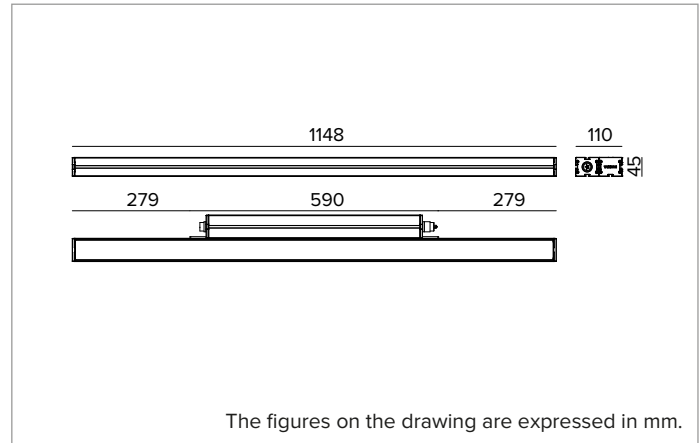

E0554FFL827ELBA | JEDI NOVA 55 Projector Side Box

Adjustable linear LED projector

	2700K	H(m)	D(m)	Emax(lx)		
	Ra80		27°			
	Fixture Power	70W	1	0.47	15909	
	Source Flux	8892lm	2	0.95	3977	
	Fixture Flux	4338lm	3	1.42	1768	
	Efficacy	62lm/W	4	1.89	994	
TS2147	Imax=1789cd/klm	Imax	15909cd	5	2.37	636

Colour and finish: Black anodized

Dimensions: L=1148mm

Weight: 4.7Kg

Version: Comfort

Degree of protection: IP66,IP67,IP68,IP69

Mechanical Resistance: IK07

ELECTRICAL CHARACTERISTICS

Integrated driver available in the ON-OFF version (positioned laterally to the optical body). Supplied with through-wiring with longitudinal sealing IN/OUT panel connectors (the sealing limits the risk of humidity raising towards the driver/optical body). Luminaire compliant with EN 60598-2-22 for power supply from a centralised emergency system CPSS (Central Power Supply System), not incorporated in the luminaire - high risk areas excluded. The default power and flux are 100% in AC and 100% in DC.